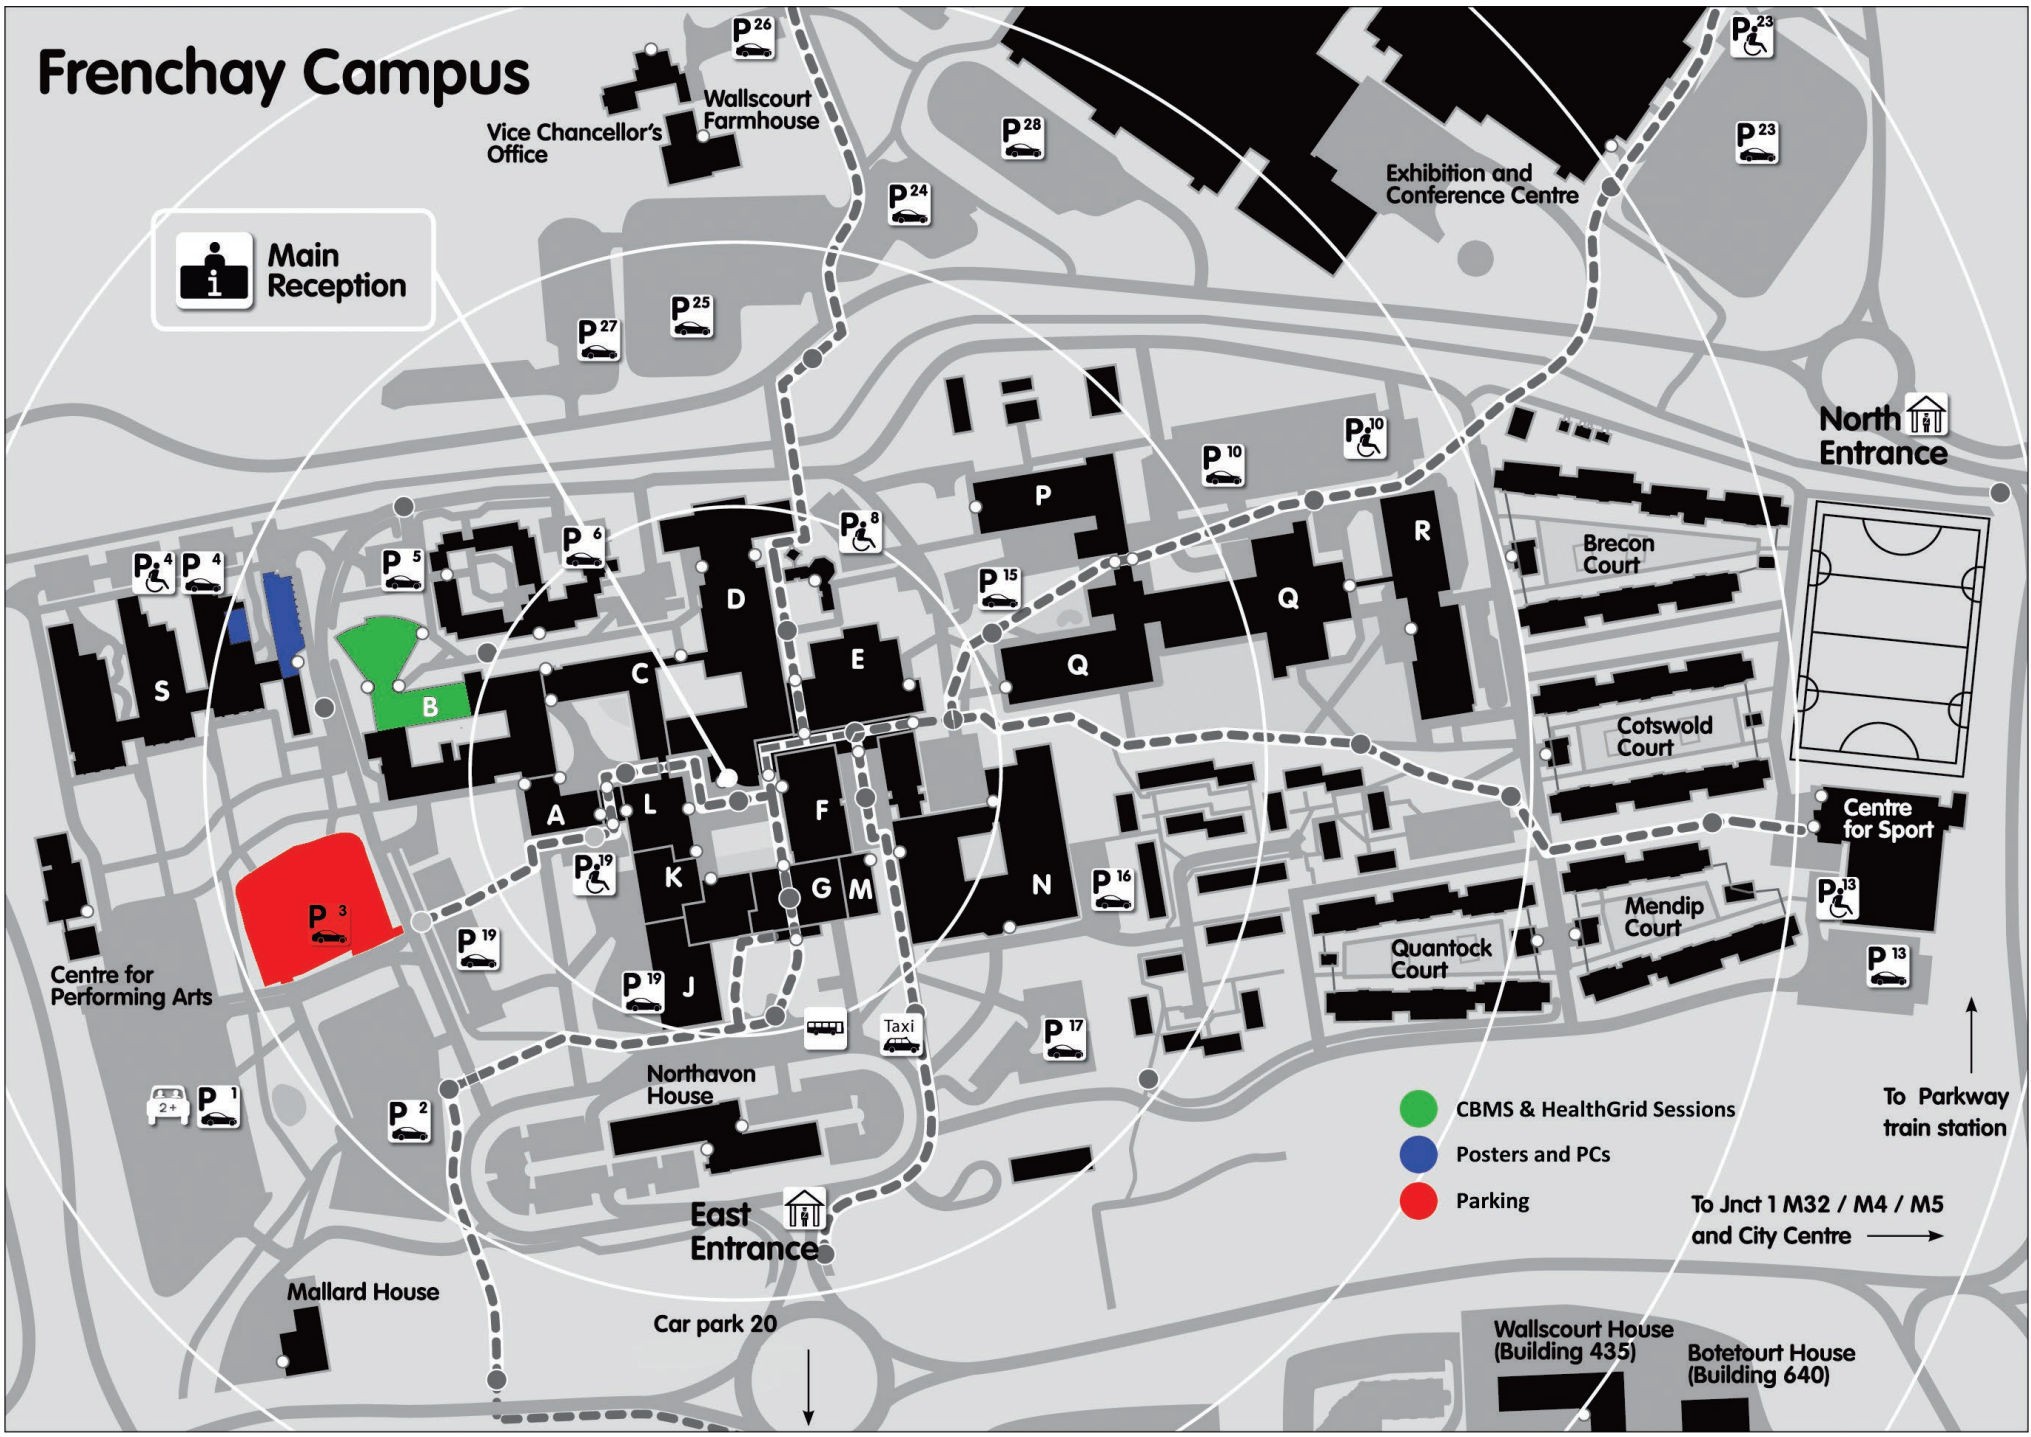

Frenchay Campus

 Main Reception

-  CBMS & HealthGrid Sessions
-  Posters and PCs
-  Parking

To Parkway train station ↑

To Jct 1 M32 / M4 / M5 and City Centre →

Car park 20 ↓

Wallscourt House (Building 435)
Botetourt House (Building 640)